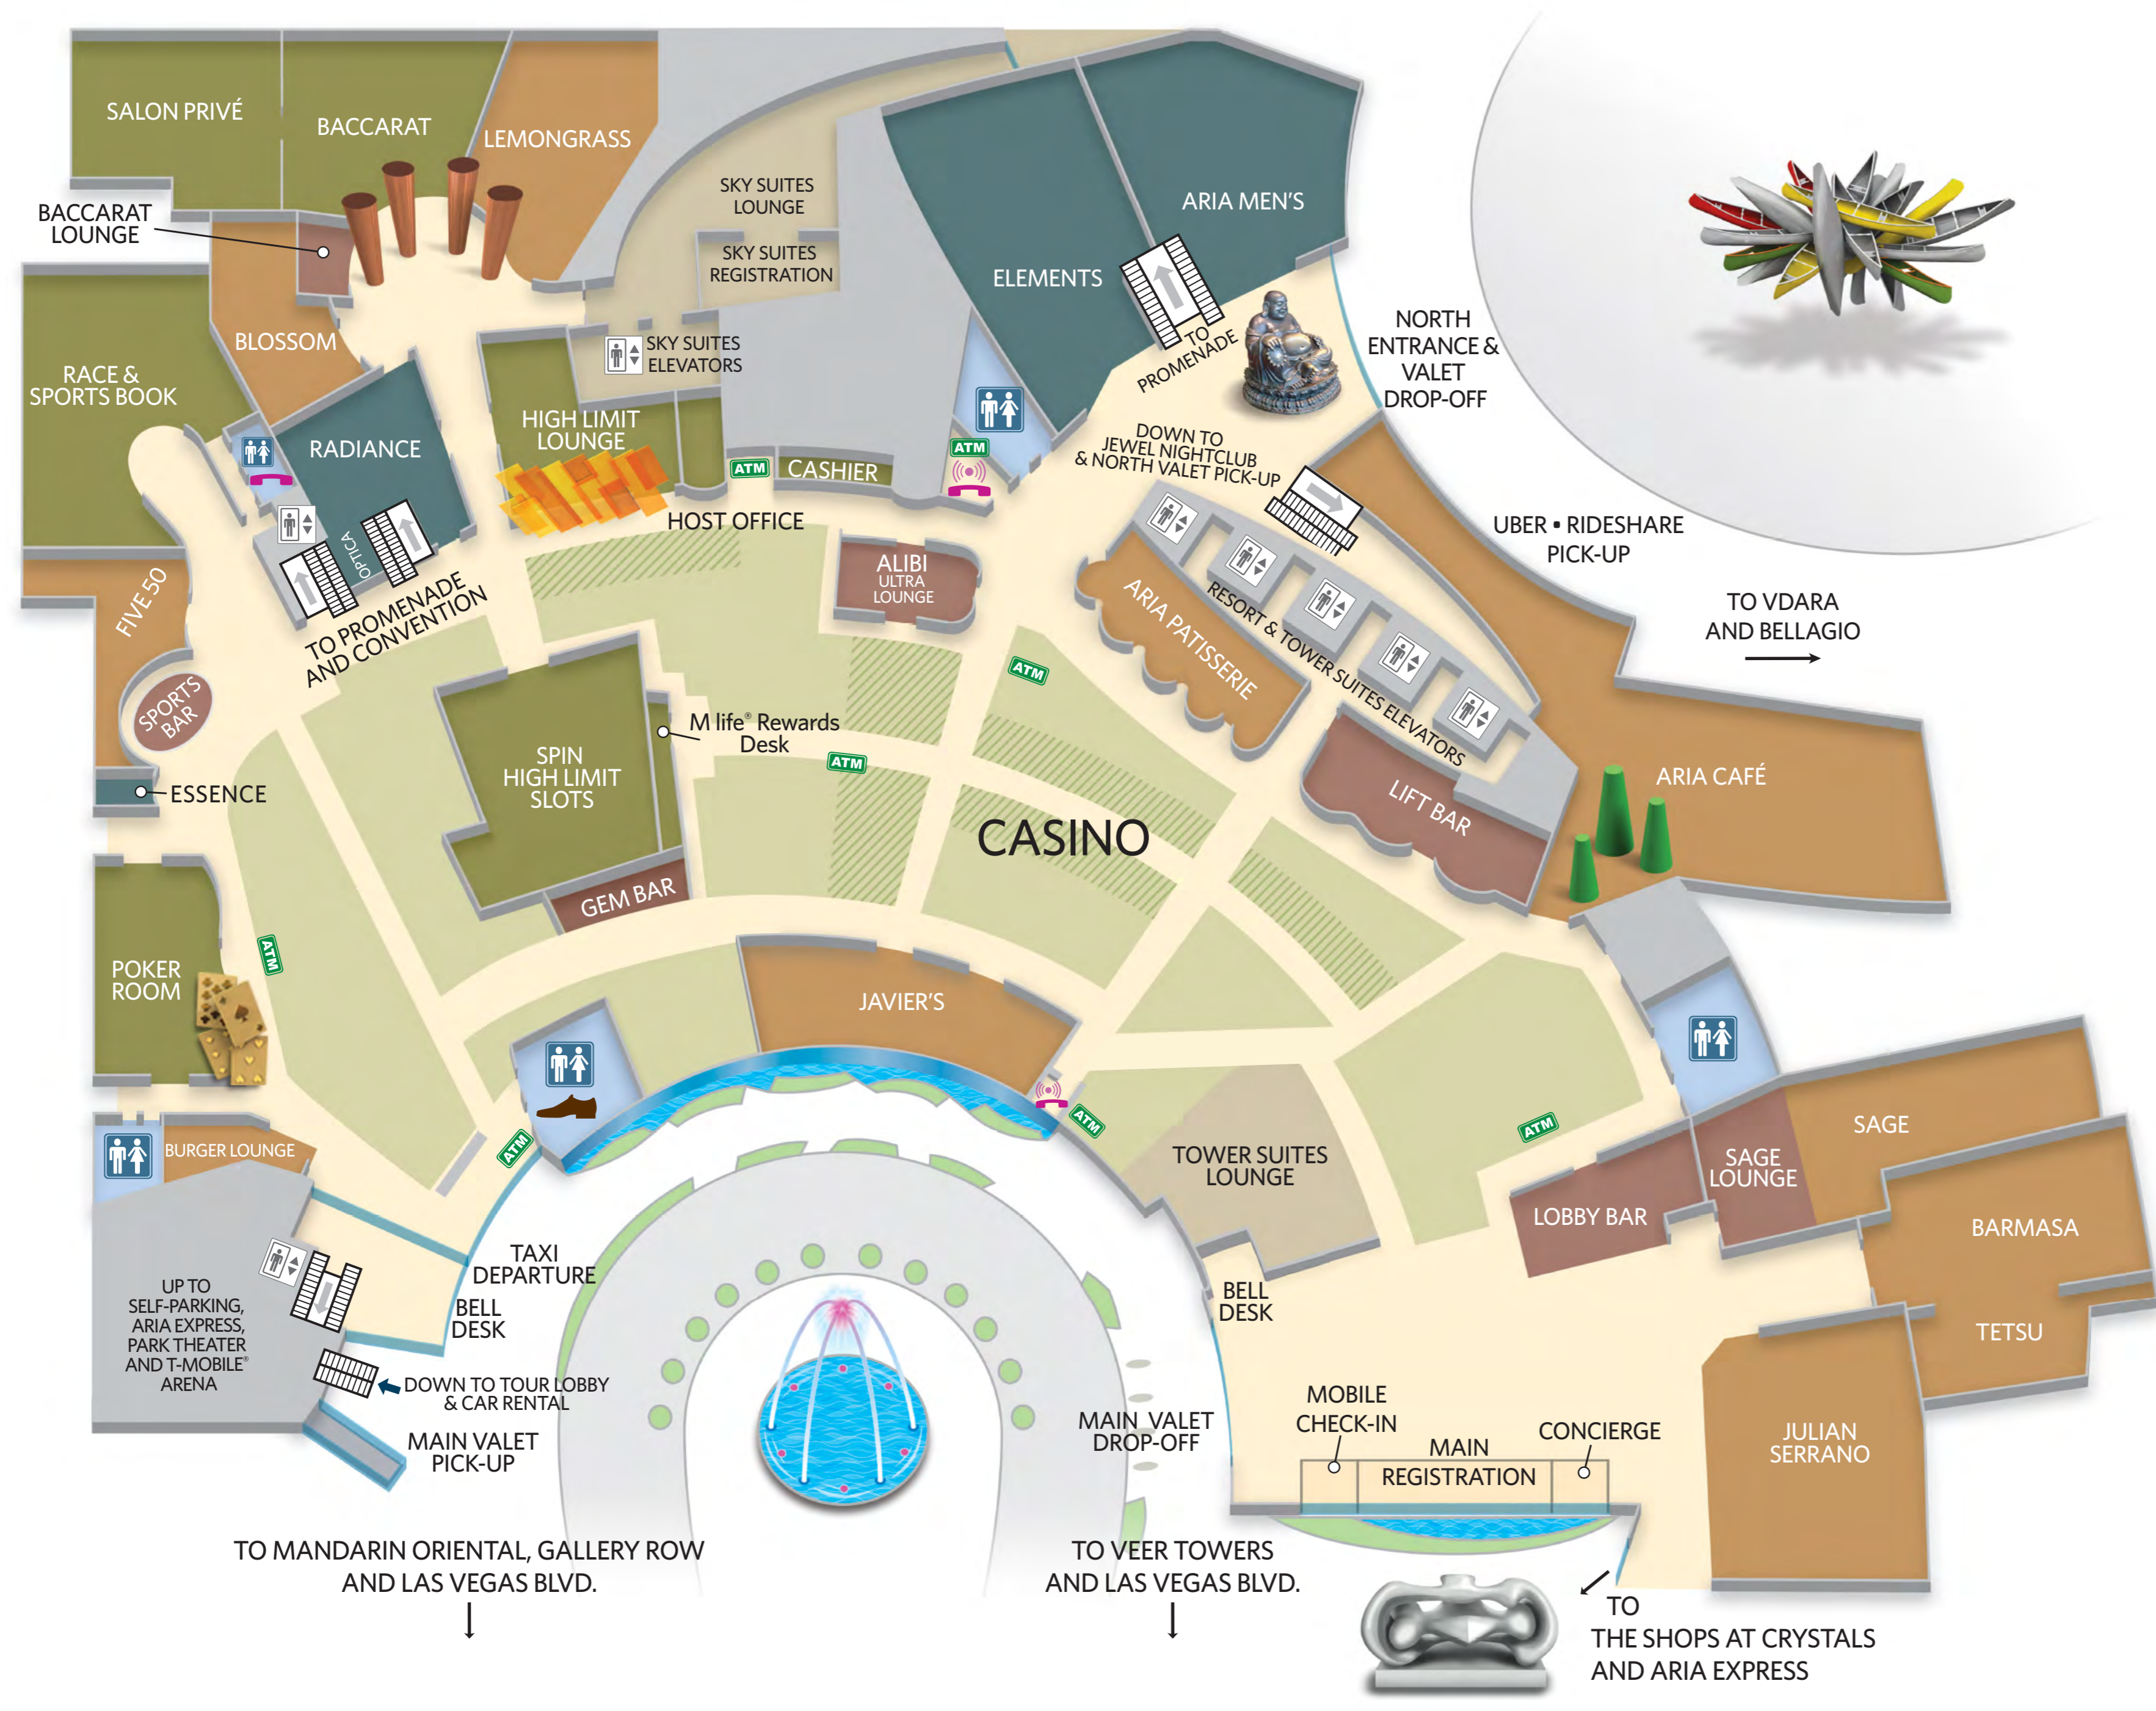

Aria

RESORT & CASINO
LAS VEGAS

CASINO LEVEL

-  PUBLIC THOROUGHFARE
-  SLOTS, ELECTRONIC GAMES
(MUST BE 21 YEARS OF AGE TO ENTER THESE AREAS)
-  TABLE GAMES
(MUST BE 21 YEARS OF AGE TO ENTER THESE AREAS)
-  CASINO AND SPORTS BOOK
(MUST BE 21 YEARS OF AGE TO ENTER THESE AREAS)
-  GAME ROOM
-  SHOPS AND BOUTIQUES
-  RESTAURANTS
-  BARS AND LOUNGES
-  ELEVATORS
-  STAIRS AND ESCALATORS
-  WASHROOMS
-  MEN'S SHOESHINE
-  AUTOMATED TELLER MACHINE
-  INTERNET KIOSKS
-  TELEPHONE

RESORT & CASINO
LAS VEGAS

2ND LEVEL PROMENADE

CONVENTION CENTER WEST WING

- Level 1:
Bristlecone Ballroom
Pinyon Ballroom
Bluethorn Meeting Rooms
Wedding Chapel

- Level 2:
Copperleaf Meeting Rooms

- Level 3:
Ironwood Ballroom
Juniper Ballroom
Starvine Meeting Rooms
Cottonwood Boardroom
Senna Boardroom

OPENING 2018 CONVENTION CENTER EAST WING

- Plaza Level:
Orovada Ballroom
Joshua Meeting Rooms
Joshua Terrace
Willow Breakout Rooms
Willow Lounge

- Level 2:
Mariposa Ballroom
- Level 3:
Primrose Ballroom
East/South Primrose Veranda

- PUBLIC THOROUGHFARE
- SPA, SALON, FITNESS CENTER
- SHOPS AND BOUTIQUES
- RESTAURANTS
- BARS AND LOUNGES
- CONVENTION CENTER
- GAME ROOM
- ELEVATORS
- STAIRS AND ESCALATORS
- WASHROOMS
- AUTOMATED TELLER MACHINE
- TELEPHONE
- INTERNET KIOSKS